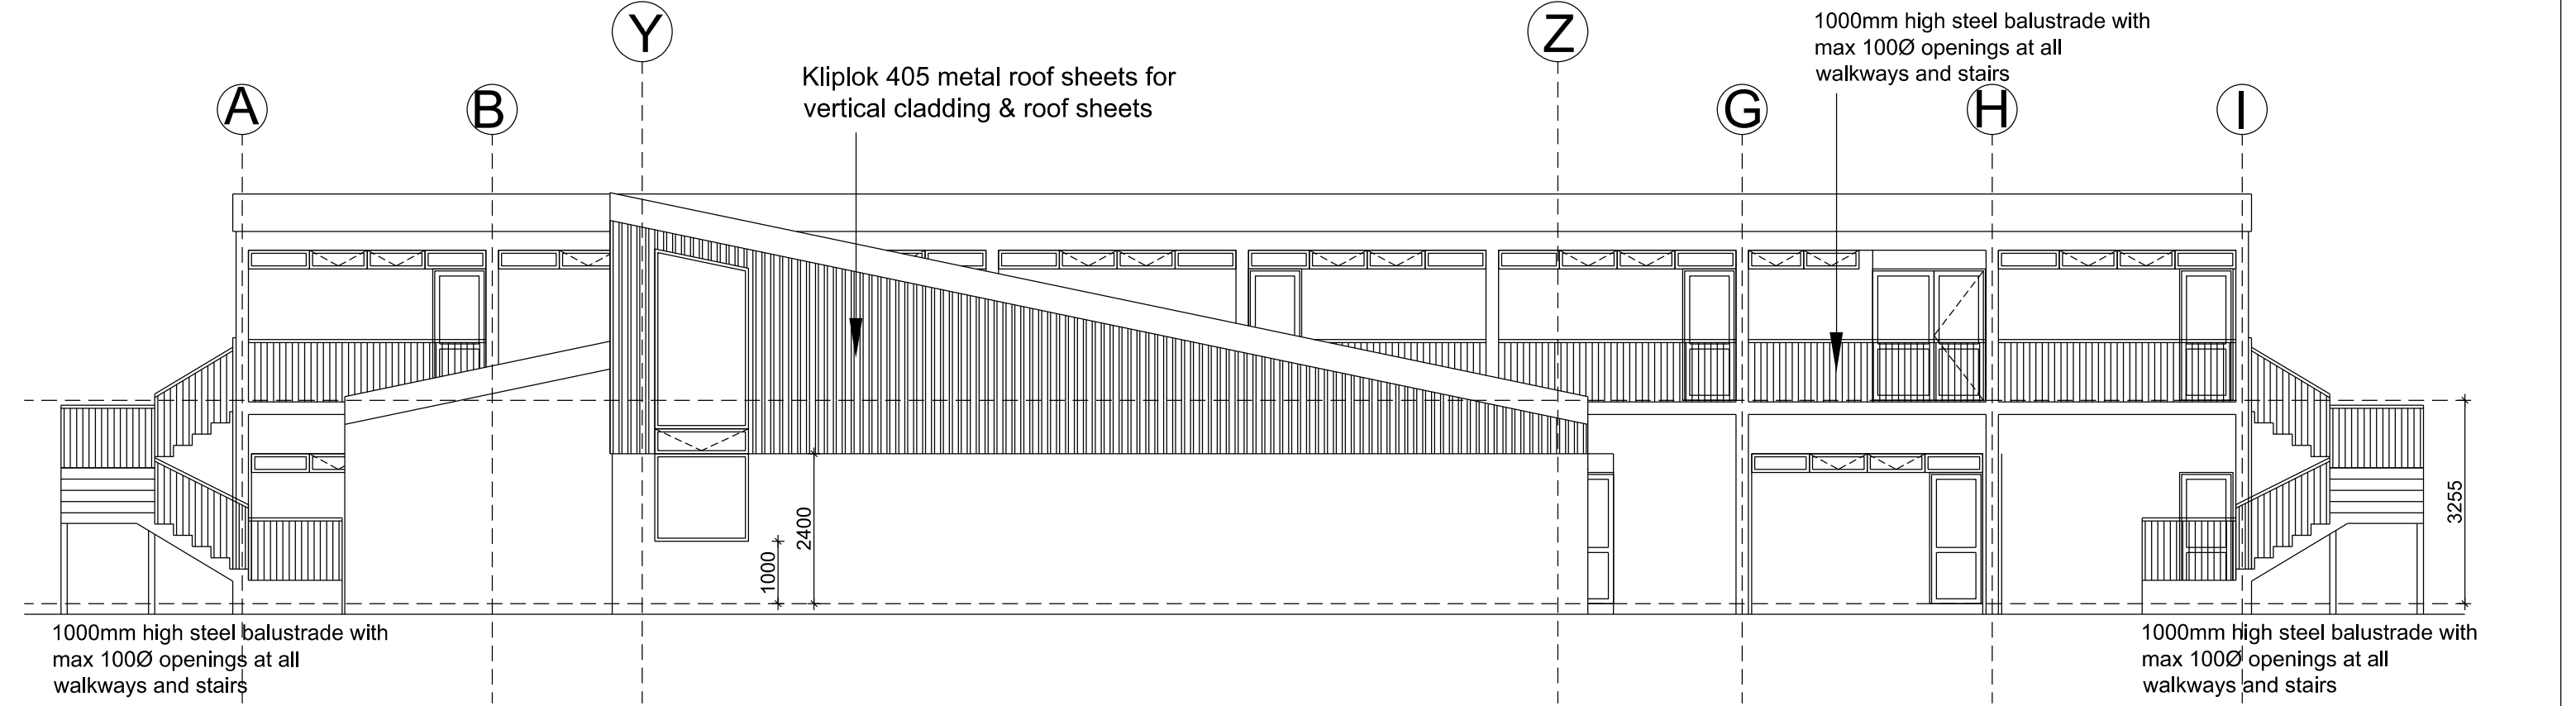

NORTH ELEVATION 1:100

WEST ELEVATION 1:100

EAST ELEVATION 1:100

SOUTH ELEVATION 1:100

HEBRON SCHOOL

SAM PELLISSIER ARCHITECT

TEL 021-882 8125 FAX 021-882 9153
PROVINSIE AVENUE, STELLENBOSCH

PROJECT	PROPOSED ADDITIONS HEBRON SCHOOL PTN 1 OF ERF 928
DESCRIPTION	ELEVATIONS

SCALE	DATE
as shown	Dec 05
DRAWING NUMBER	REVISION
ELEV	00
REVISIONS	
01	MUNICIPAL 06-12-15