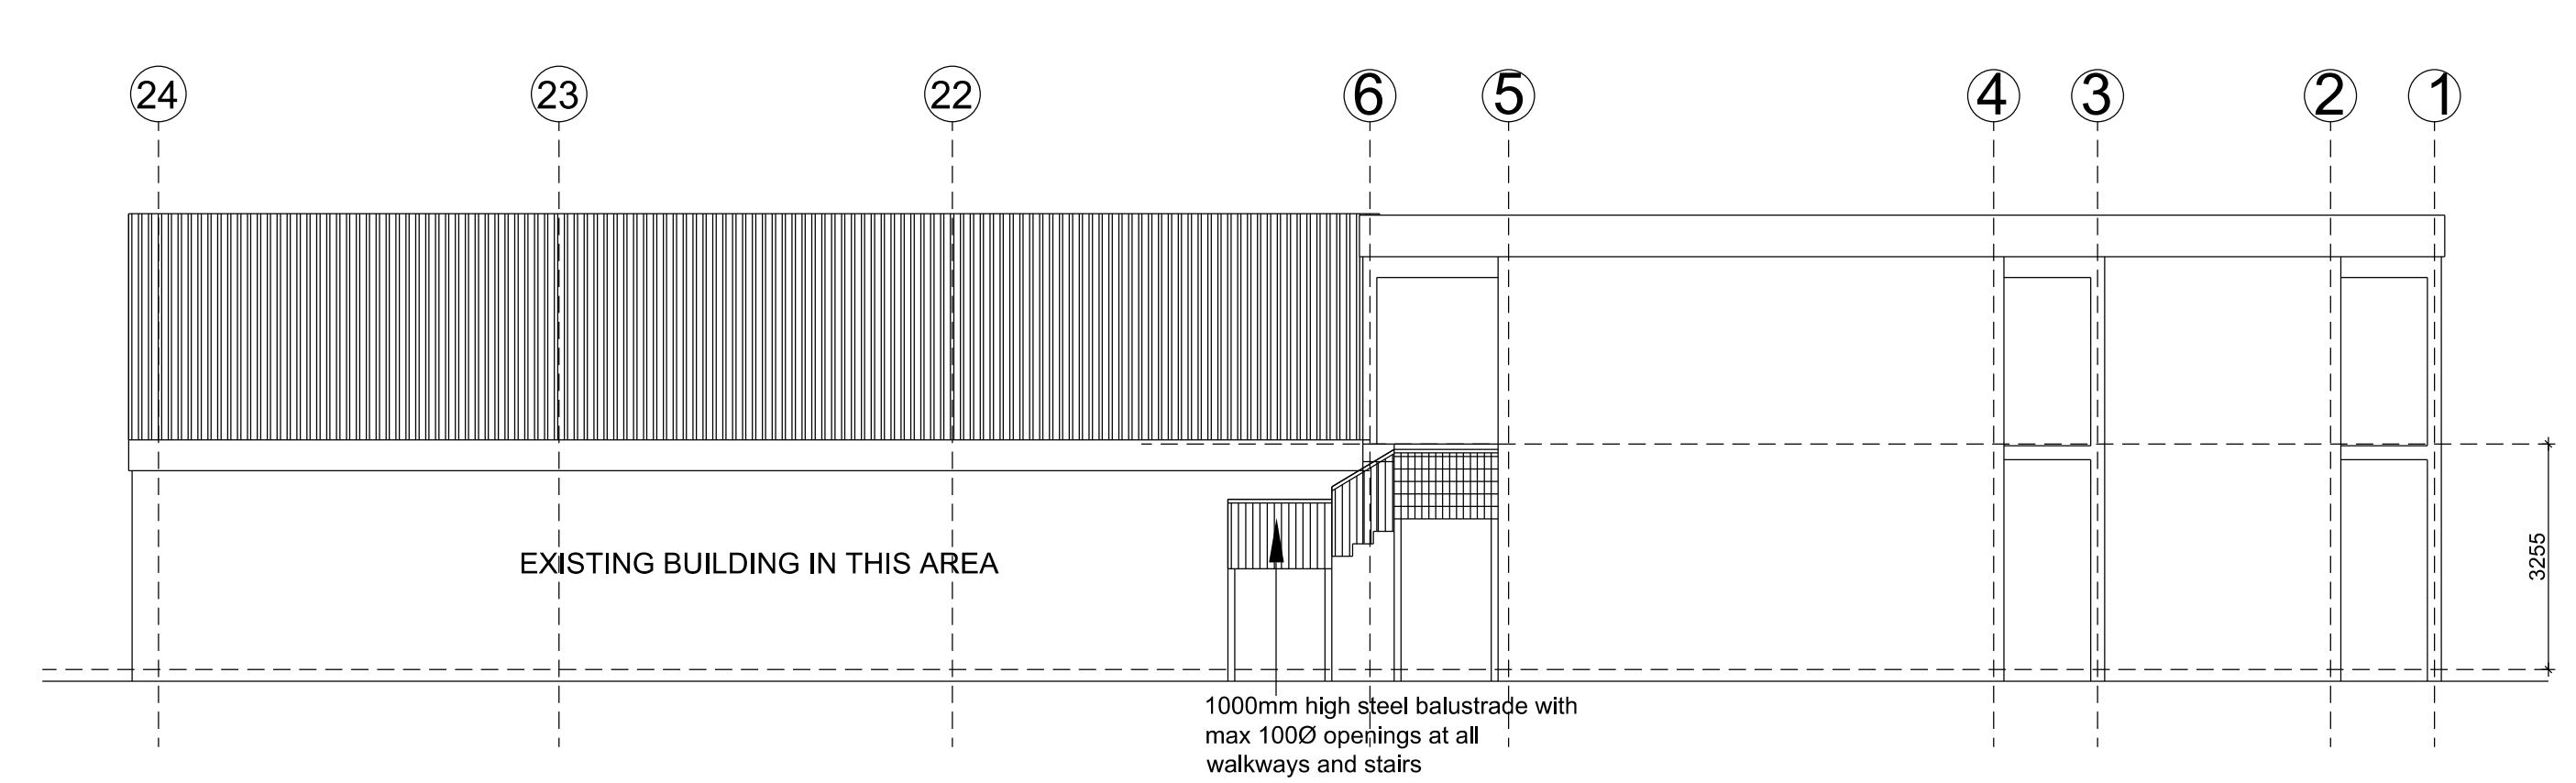

NORTH ELEVATION 1:100

WEST ELEVATION 1:100

EAST ELEVATION 1:100

SOUTH ELEVATION 1:100

HEBRON SCHOOL

SAM PELLISSIER ARCHITECT

TEL 021-882 8125 FAX 021-882 9153
PROVINSIE AVENUE, STELLENBOSCH

PROJECT	PROPOSED ADDITIONS HEBRON SCHOOL PTN 1 OF ERF 928
DESCRIPTION	ELEVATIONS

SCALE	DATE
as shown	Dec 05
DRAWING NUMBER	REVISION
ELEV	00
REVISIONS	
01	MUNICIPAL 06-12-15