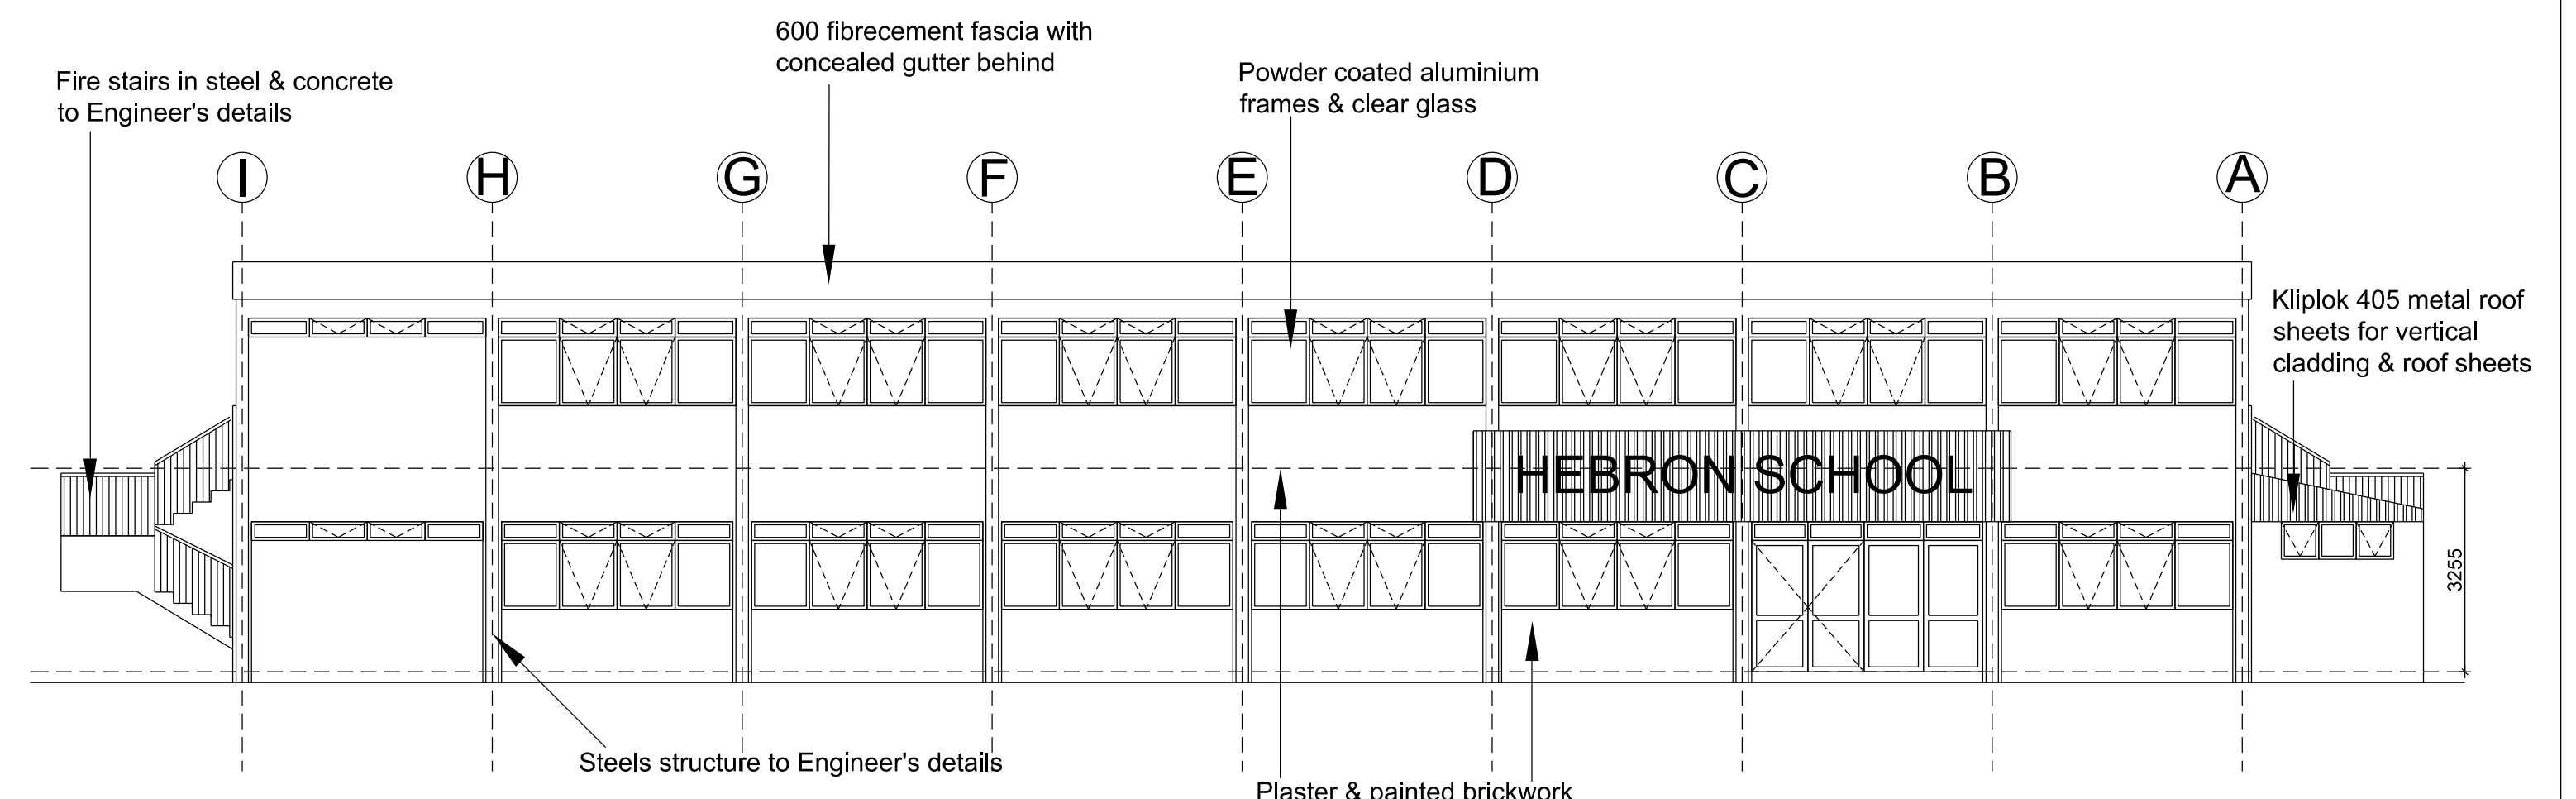

NORTH ELEVATION 1:100

WEST ELEVATION 1:100

EAST ELEVATION 1:100

SOUTH ELEVATION 1:100

HEBRON SCHOOL

SAM PELLISSIER ARCHITECT

TEL 021-882 8125 FAX 021-882 9153
PROVINSIE AVENUE, STELLENBOSCH

PROJECT	PROPOSED ADDITIONS HEBRON SCHOOL PTN 1 OF ERF 928
DESCRIPTION	ELEVATIONS

SCALE	DATE
as shown	Dec 05
DRAWING NUMBER	REVISION
ELEV	00
REVISIONS	
01	MUNICIPAL 06-12-15